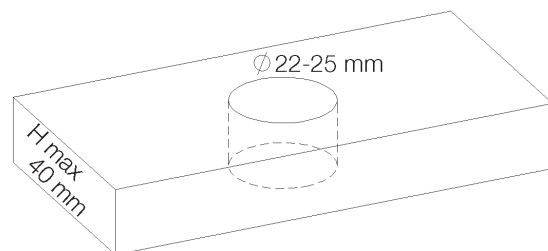

Technical drawing