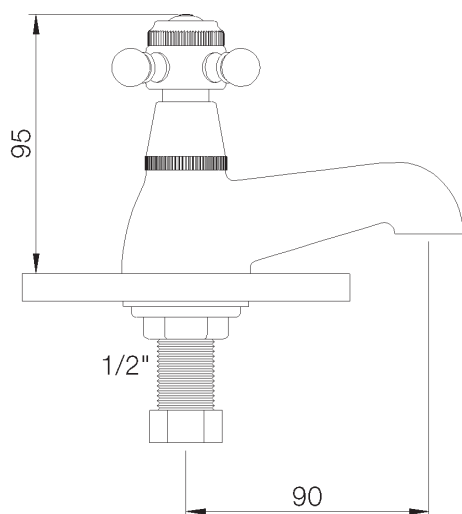

## Picture

## Product details

Weight : 0,8 kg

Flow at 3 bar : Restricted 5,6 l/min

Internal mechanism : Ceramic valve 1/4 turn

## Technical drawing

RB0.V01